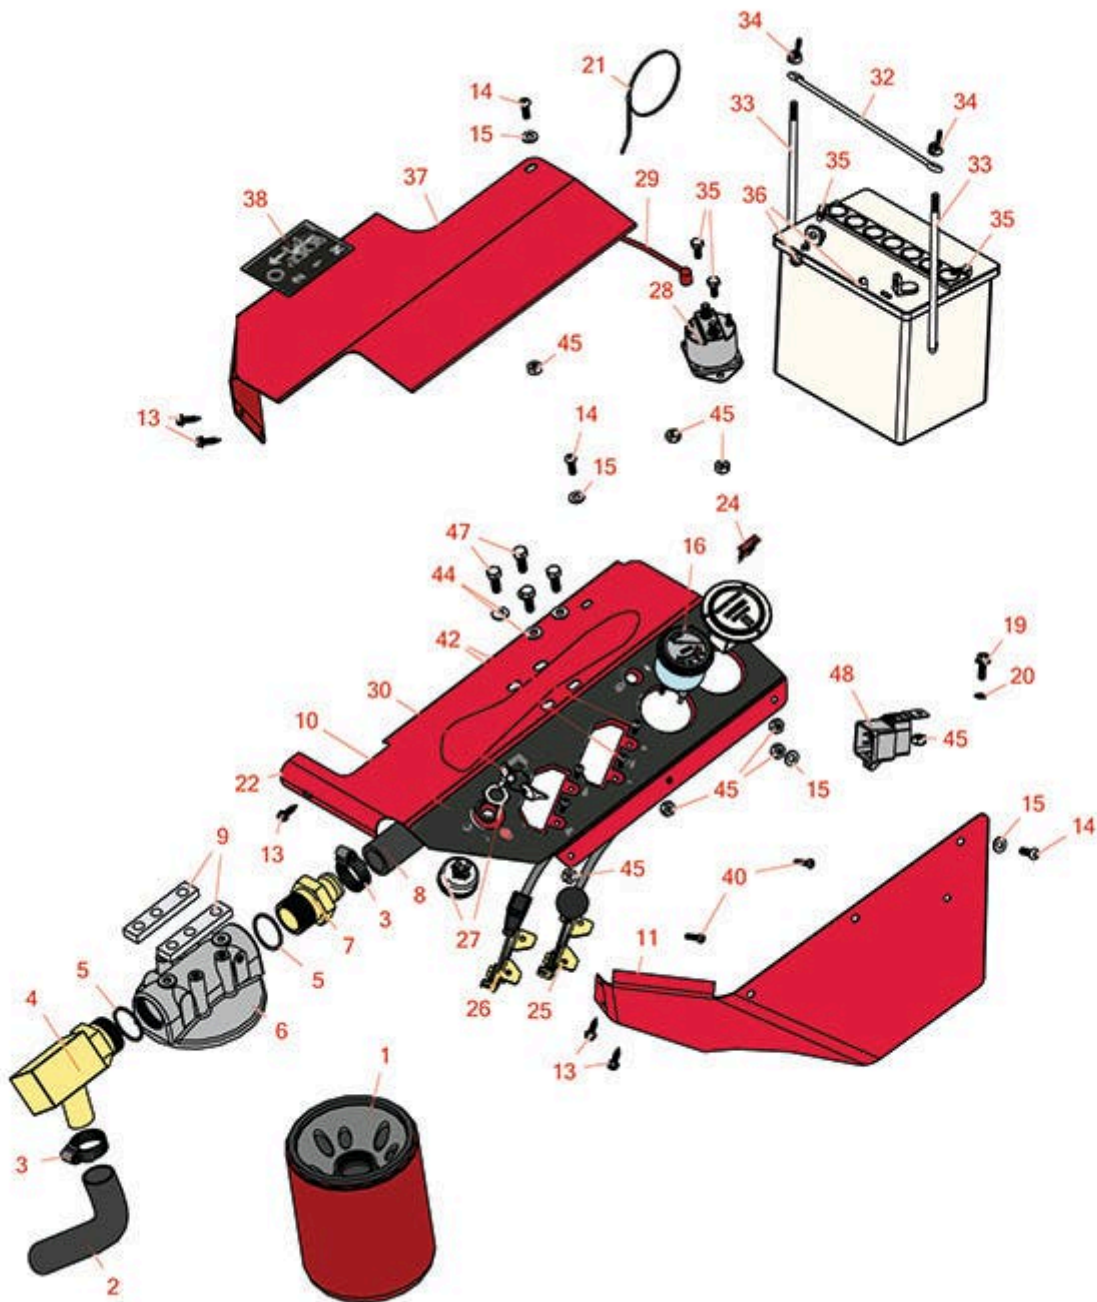

Replaces Toro Greensmaster 3050 Parts

Traction Unit - Model 04351

Hydraulic Filter

All original equipment manufacturers names and part numbers are used for identification purposes only, and we are in no way implying that our products are original equipment parts. Prices subject to change without notice.

Replaces Toro Greensmaster 3050 Parts

Traction Unit - Model 04351

Hydraulic Filter

Item No	R&R Part No.	OEM Part No.	Description	Qty Req	Order Quantity
1	R74-3570	44-5340, 57-0990, 74-3570, 8076001	Baldwin Oil Filter - Hyd 10 Micron	1	
2	R68-5880	28-2040, 51-0040, 68-5880	Hydraulic Hose Assy	1	
3	R2412-34	2412-34, 31-0120	Clamp - Hose .75-1.5	1	
4	R353-564	353-564	Hydraulic Fitting - 90 Deg	1	
5	R237-101	237-101	O-Ring	2	
6	R44-5560	27-2370, 44-5560	Head Assy - Hyd Oil Filter	1	
7	R353-563	353-563, 95-4356	Hydraulic Fitting - Filter	1	
8	R95-7119	95-7119	Hose - Return	1	
9	R27-2380	27-2380	Spacer - Oil Filter	2	
10	R107-2554	107-2554, 93-8061	Decal - Control Panel	1	
11	R83-0840-01	83-0840, 83-0840-01	Cover Shield - Valve - Red	1	
13	R32104-116	32104-116	Screw - 12 x 1/2 Sheet Metal Hswh	5	
14	R3274-69	3274-69, 3274-91, 3274.69	Screw - 1/4-20 x 3/4 Hsbh	3	