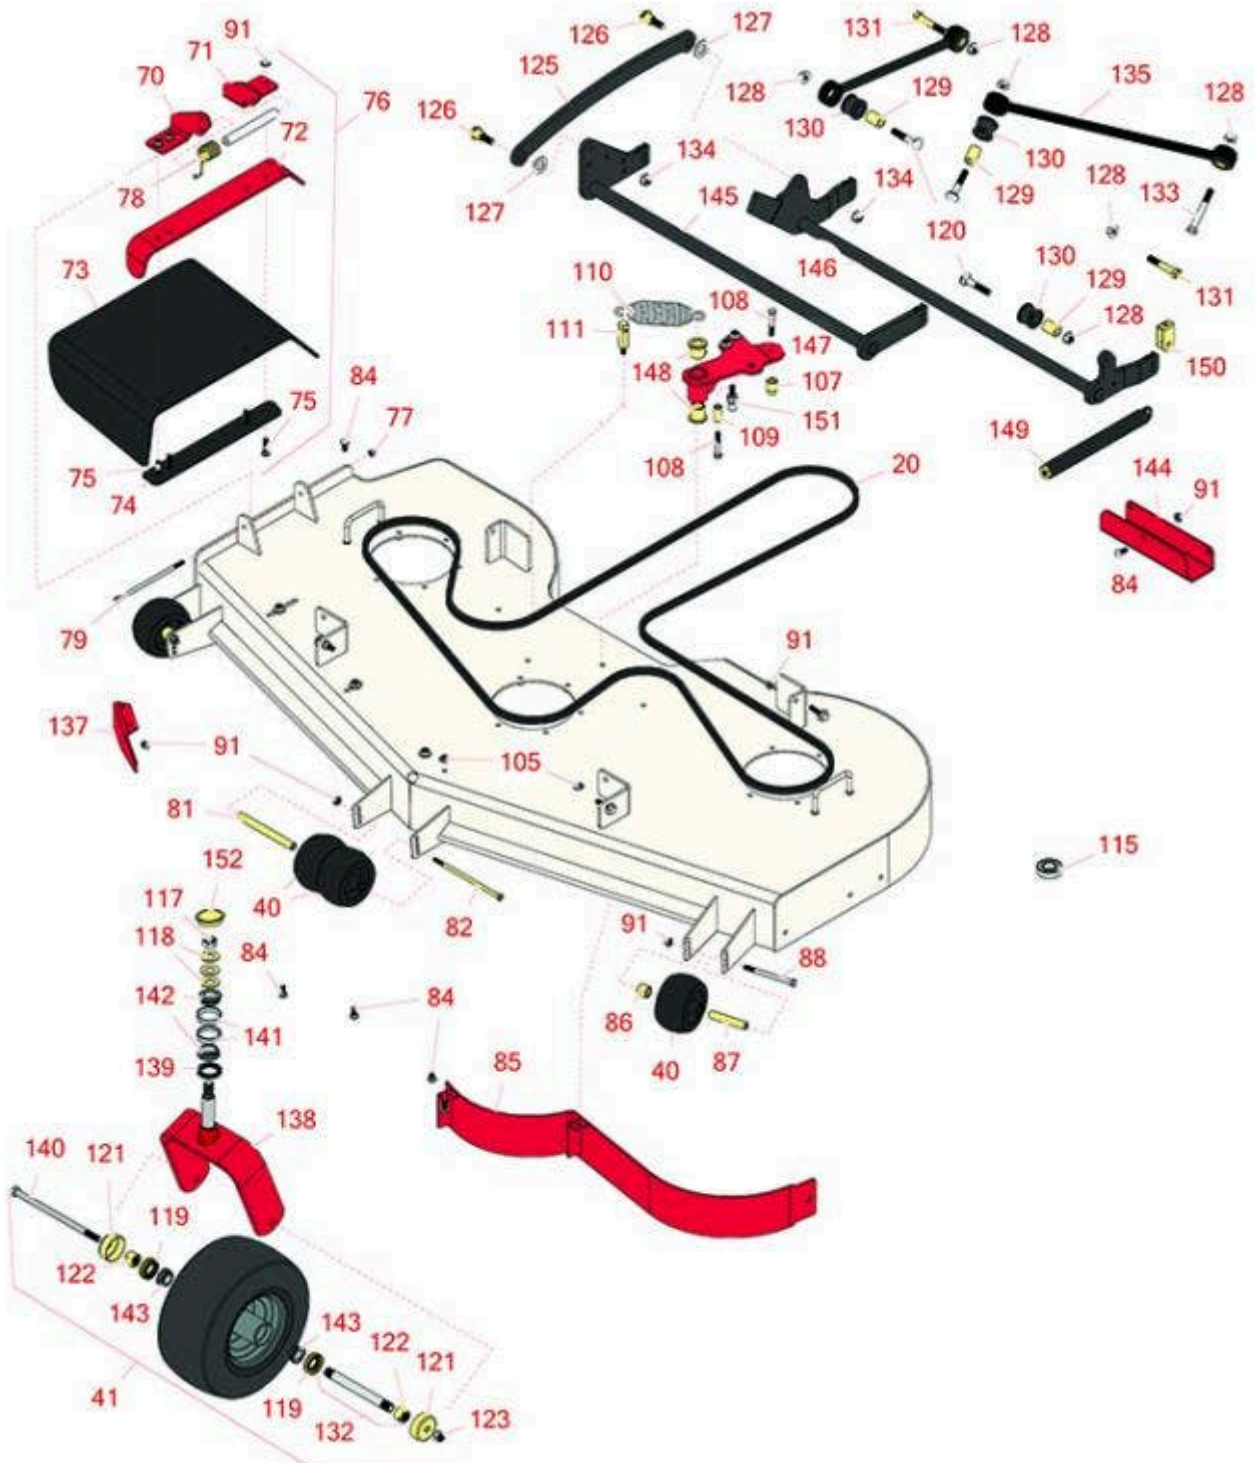

Replaces Toro Z Master Professional 5000 Parts

Zero Turn Mower with 60in deck - Model 72910
60in Rotary Deck

All original equipment manufacturers names and part numbers are used for identification purposes only, and we are in no way implying that our products are original equipment parts. Prices subject to change without notice.

Replaces Toro Z Master Professional 5000 Parts

Zero Turn Mower with 60in deck - Model 72910
60in Rotary Deck

Item No	R&R Part No.	OEM Part No.	Description	Qty Req	Order Quantity
Belts					
20	R132-5982	132-5982	Belt - V - Deck	1	
Wheels					
40	R68-2730	1-603299, 68-2730	Wheel - Anti Scalp	4	
41	R127-9528	127-9528	Tire & Wheel - 13x6:50-6 Smooth Semi Pneumatic	2	
Other Parts Available					
70	R106-3253-01	106-3253-01	Plate-Hinge, Front	1	
71	R108-4059-01	108-4059-01	Plate-Hinge, Rear	1	
72	R106-3246-01	106-3246-01	Deflector	1	
73	R151416	108-5029, 110-0759, 151416	Deflector - Long	1	
74	R106-3248-03	106-3248-03	Strap - Discharge	1	
75	R3231-4	01-157-0440, 01-173-0612, 3231-4	Bolt - Carriage 3/8-16 x 1-1/2	4	
76	R108-2792	108-2792	Rubber Deflector Assy	1	
77	R3296-47	3296-47	Locknut - 5/16-18 Jam Nyloc	1	
78	R108-4052	108-4052	Spring - Torsion	1	
79	R322-50	322-50	Bolt - Hx HD 5/16-18 x 7 1/2	1	
81	R98-5967	98-5967	Spacer-Wheel	1	
82	R108-5388	108-5388	Bolt - Hx HD 3/8-16 x 7 1/2	1	
84	R3231-27	3231-27	Bolt - Carriage 3/8-16 x 7/8	8	