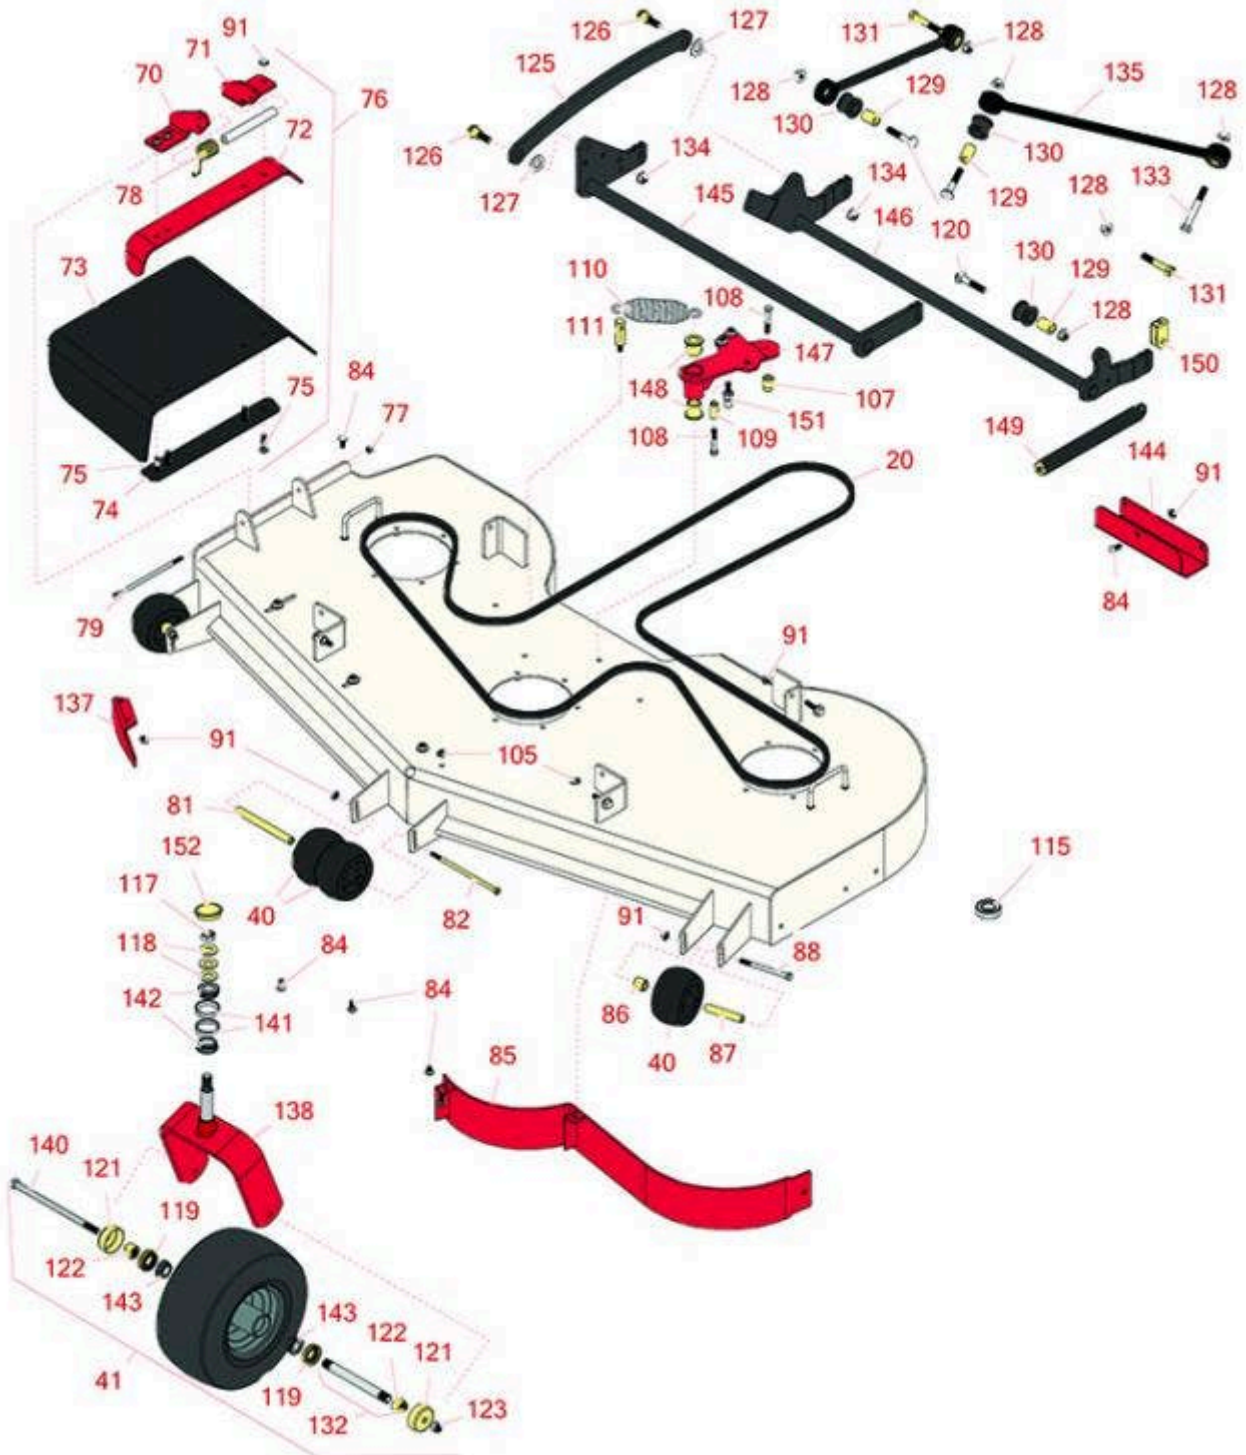

Replaces Toro Z Master Professional 5000 Parts

Zero Turn Mower with 60in deck - Model 72911
60in Rotary Deck

All original equipment manufacturers names and part numbers are used for identification purposes only, and we are in no way implying that our products are original equipment parts. Prices subject to change without notice.

Replaces Toro Z Master Professional 5000 Parts

Zero Turn Mower with 60in deck - Model 72911
60in Rotary Deck

Item No	R&R Part No.	OEM Part No.	Description	Qty Req	Order Quantity
Belts					
20	R132-5982	132-5982	Belt - V - Deck	1	
Wheels					
40	R68-2730	1-603299, 68-2730	Wheel - Anti Scalp	4	
41	R127-9528	127-9528	Tire & Wheel - 13x6:50-6 Smooth Semi Pneumatic	2	
Other Parts Available					
70	R106-3253-01	106-3253-01	Plate-Hinge, Front	1	
71	R108-4059-01	108-4059-01	Plate-Hinge, Rear	1	
72	R106-3246-01	106-3246-01	Deflector	1	
73	R151416	108-5029, 110-0759, 151416	Deflector - Long	1	
74	R106-3248-03	106-3248-03	Strap - Discharge	1	
75	R3231-4	01-157-0440, 01-173-0612, 3231-4	Bolt - Carriage 3/8-16 x 1-1/2	4	
76	R108-2792	108-2792	Rubber Deflector Assy	1	
77	R3296-47	3296-47	Locknut - 5/16-18 Jam Nyloc	1	
78	R108-4052	108-4052	Spring - Torsion	1	
79	R322-50	322-50	Bolt - Hx HD 5/16-18 x 7 1/2	1	
81	R98-5967	98-5967	Spacer-Wheel	1	
82	R108-5388	108-5388	Bolt - Hx HD 3/8-16 x 7 1/2	1	
84	R3231-27	3231-27	Bolt - Carriage 3/8-16 x 7/8	8	