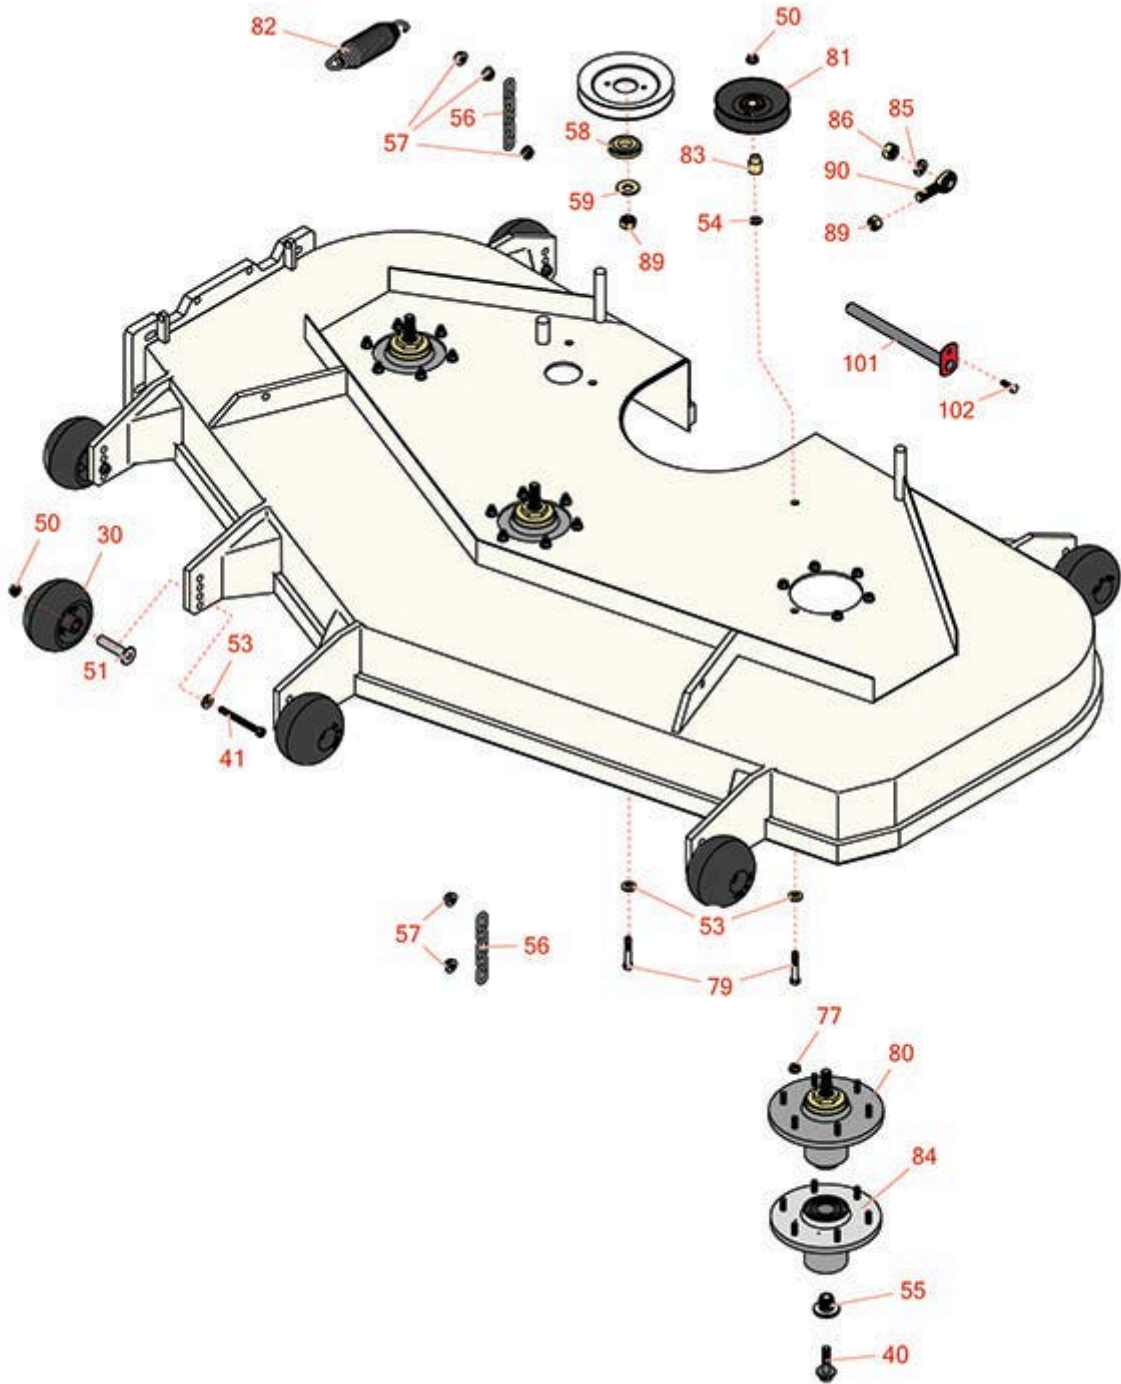

Replaces Exmark Lazer Z DS-Series Parts

Zero-Turn Mower with 60in Deck - Model LZS902DKU605A1
Deck Parts

All original equipment manufacturers names and part numbers are used for identification purposes only, and we are in no way implying that our products are original equipment parts. Prices subject to change without notice.

Replaces Exmark Lazer Z DS-Series Parts

Zero-Turn Mower with 60in Deck - Model LZS902DKU605A1
Deck Parts

Item No	R&R Part No.	OEM Part No.	Description	Qty Req	Order Quantity
30	R103-8415	103-8415	Roller - Anti Scalp	6	
40	R109-9220	109-9220	Bolt - Sems 1/2-20	3	
41	R116-9362	116-9362	Bolt - Hex HD 3/8-16 x 3 3/4 GR8 YZ	6	
50	R104-8301	104-8301, 109-6658	Locknut - 3/8-16 Nylon Flanged	20	
51	R116-8131	116-8131	Axle - Roller	6	
53	R98-5975	98-5975	Washer - Belleville	12	
54	R453011	3256-23, 3256-24, 3256-3, 3256-4, 80-7730	Washer - Flat 3/8 SAE Y/Zinc	2	
55	R103-3037	103-3037	Splined Bushing	3	
56	R1-633447	1-633447	Chain - Deck Lift	4	
57	R32128-37	32128-37	Nut - 7-16-14 Hx Serr Fl	10	
58	R103-2535	103-2535	Spacer-Guard, Bottom	1	
59	R1-513208	1-513208	Washer - Spring	1	
77	R104-8300	104-8300	Locknut - 5/16-18 Flanged Y/Zinc	18	
79	R323-11	323-11	Bolt - 3/8-16 x 2 1/4 GR5	2	
80	R109-6917	109-6917	Spindle Housing Assy Complete with Spindle	3	
81	R1-603805	1-603805	Pulley- Idler	1	
82	R116-6317	116-0133, 116-6317	Spring - Extension	1	
83	R1-633456	1-633456	Bushing - Idler	2	

Replaces Exmark Lazer Z DS-Series Parts

*Zero-Turn Mower with 60in Deck - Model LZS902DKU605A1
Deck Parts*

Item No	R&R Part No.	OEM Part No.	Description	Qty Req	Order Quantity
84	R103-9539	103-9539	Spindle Housing Assy with Bearings	3	
85	RF104	3253-8	Washer - Lock 5/8	2	
86	R3217-11	3217-11	Nut - Hex 5/8-11	2	
89	R3219-6	3219-6	Nut - 5/8-18 Gr 8 Hex	1	
90	R1-633029	1-633029	Ball Joint - 5/8-18 RH Thread	1	
101	R1-632199-01	1-632199-01	Pin - Strut	2	
102	R322-5	322-5	Bolt - Hex HD 5/16-18 x 1	2	