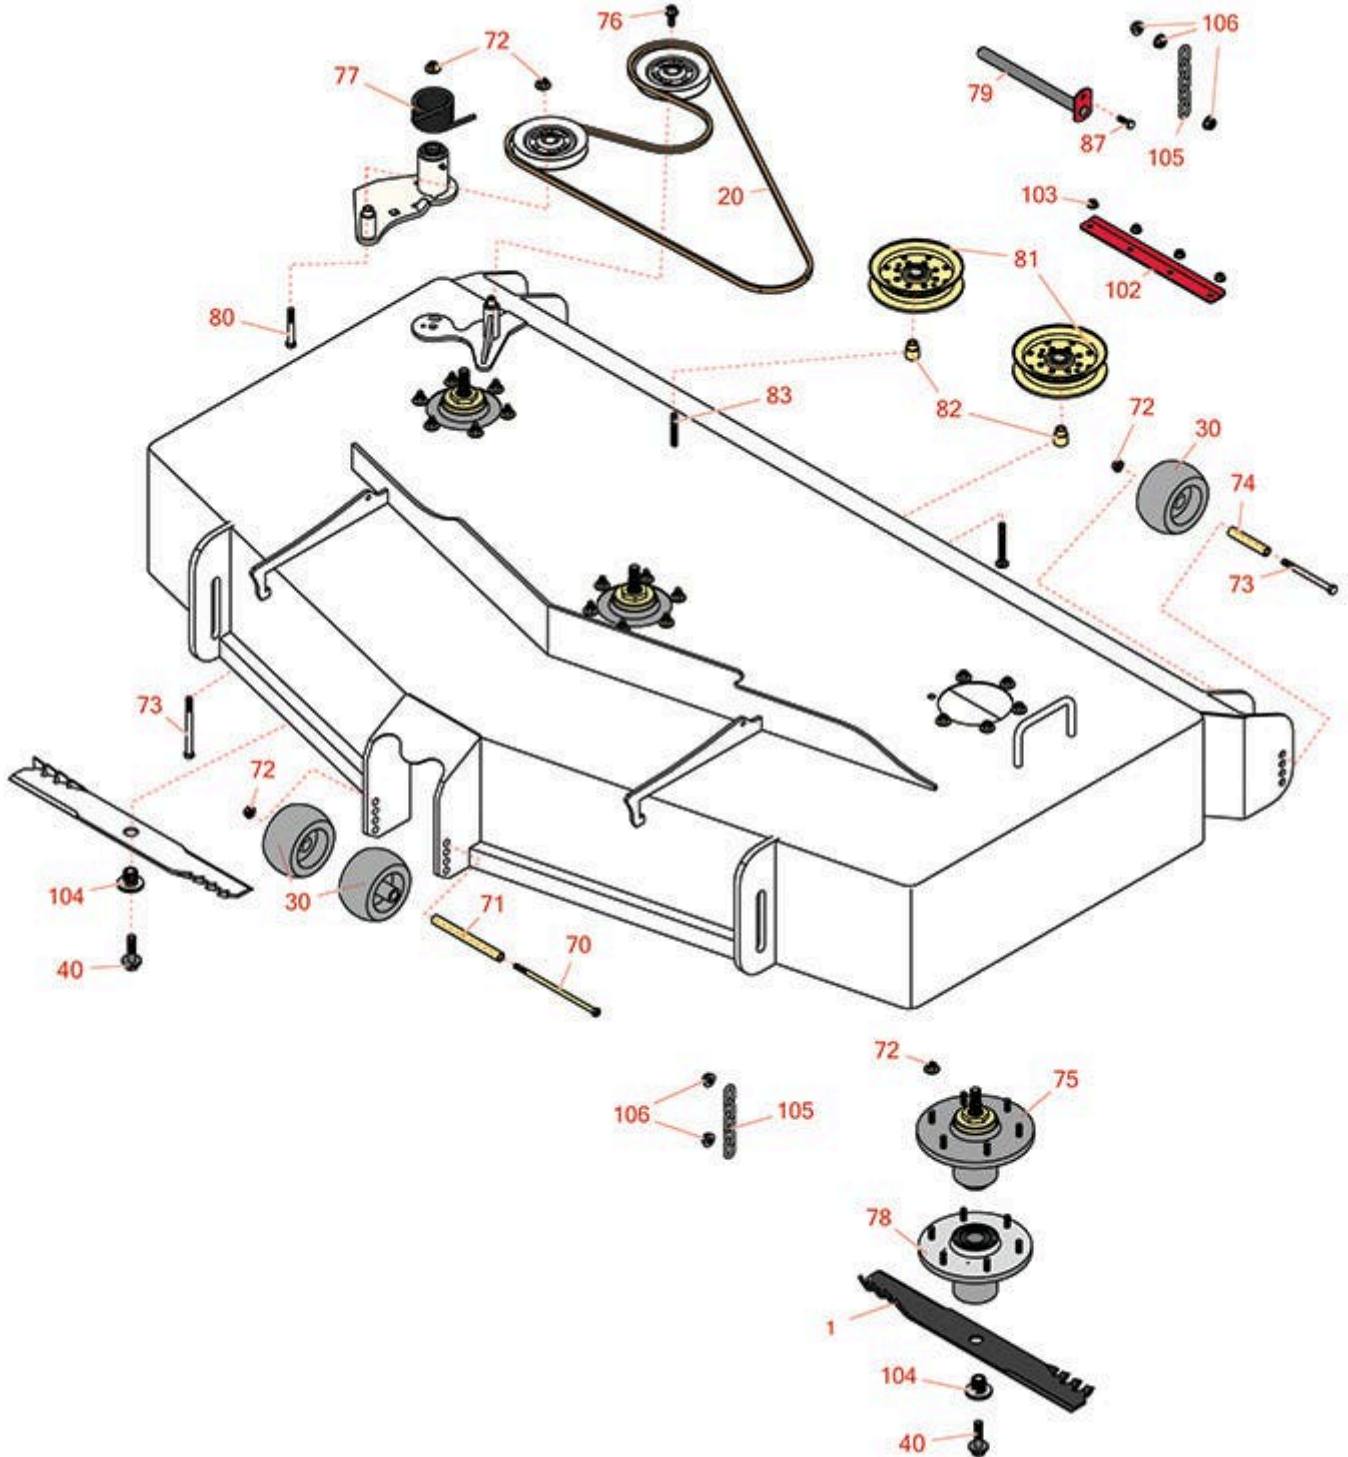

Replaces Exmark Lazer Z DS-Series Parts

Zero-Turn Mower with 60in Deck - Models LZS902DKU60R00
60in Deck

All original equipment manufacturers names and part numbers are used for identification purposes only, and we are in no way implying that our products are original equipment parts. Prices subject to change without notice.

Replaces Exmark Lazer Z DS-Series Parts

Zero-Turn Mower with 60in Deck - Models LZS902DKU60R00
60in Deck

Item No	R&R Part No.	OEM Part No.	Description	Qty Req	Order Quantity
Blades					
1	RRB4065-2001	116-5174, 116-5174-S	Mower Blade - Mulcher 20.5 x 2.5in x 15/16 Mt Hole	3	
2	RRB3065-2001	103-6403, 103-6403-S	Mower Blade - High-Lift 20.5 x 2.5in x 15/16 Mt Hole	3	
Belts					
20	R116-8187	116-8187	Belt - V - Deck	1	
40	R68-2730	1-603299	Wheel - Anti Scalp	4	
Other parts					
70	R108-5388	108-5388	Bolt - Hx HD 3/8-16 x 7 1/2	1	
71	R98-5967	98-5967	Spacer-Wheel	1	
72	R104-8301	104-8301, 109-6658	Locknut - 3/8-16 Nylon Flanged	34	
73	R323-23	323-23	Bolt - Hex HD 3/8-16 x 4-1/2	3	
74	R98-7912	98-7912	Bushing - Spanner Wheel	2	
75	R109-6917	109-6917	Spindle Housing Assy Complete with Spindle	3	
76	R3234-11	3234-11	Bolt - Hex Washer HD	1	
77	R108-1921	108-1921	Torsion Spring - Idler	1	
78	R103-9539	103-9539	Spindle Housing Assy with Bearings	3	
79	R1-632199-01	1-632199-01	Pin - Strut	2	
80	R323-13	323-13	Bolt - Hex HD 3/8-16 x 2-3/4 GR5	1	
81	R126-9196	126-9196	Idler Pulley - Flat	2	
82	R1-633456	1-633456	Bushing - Idler	2	