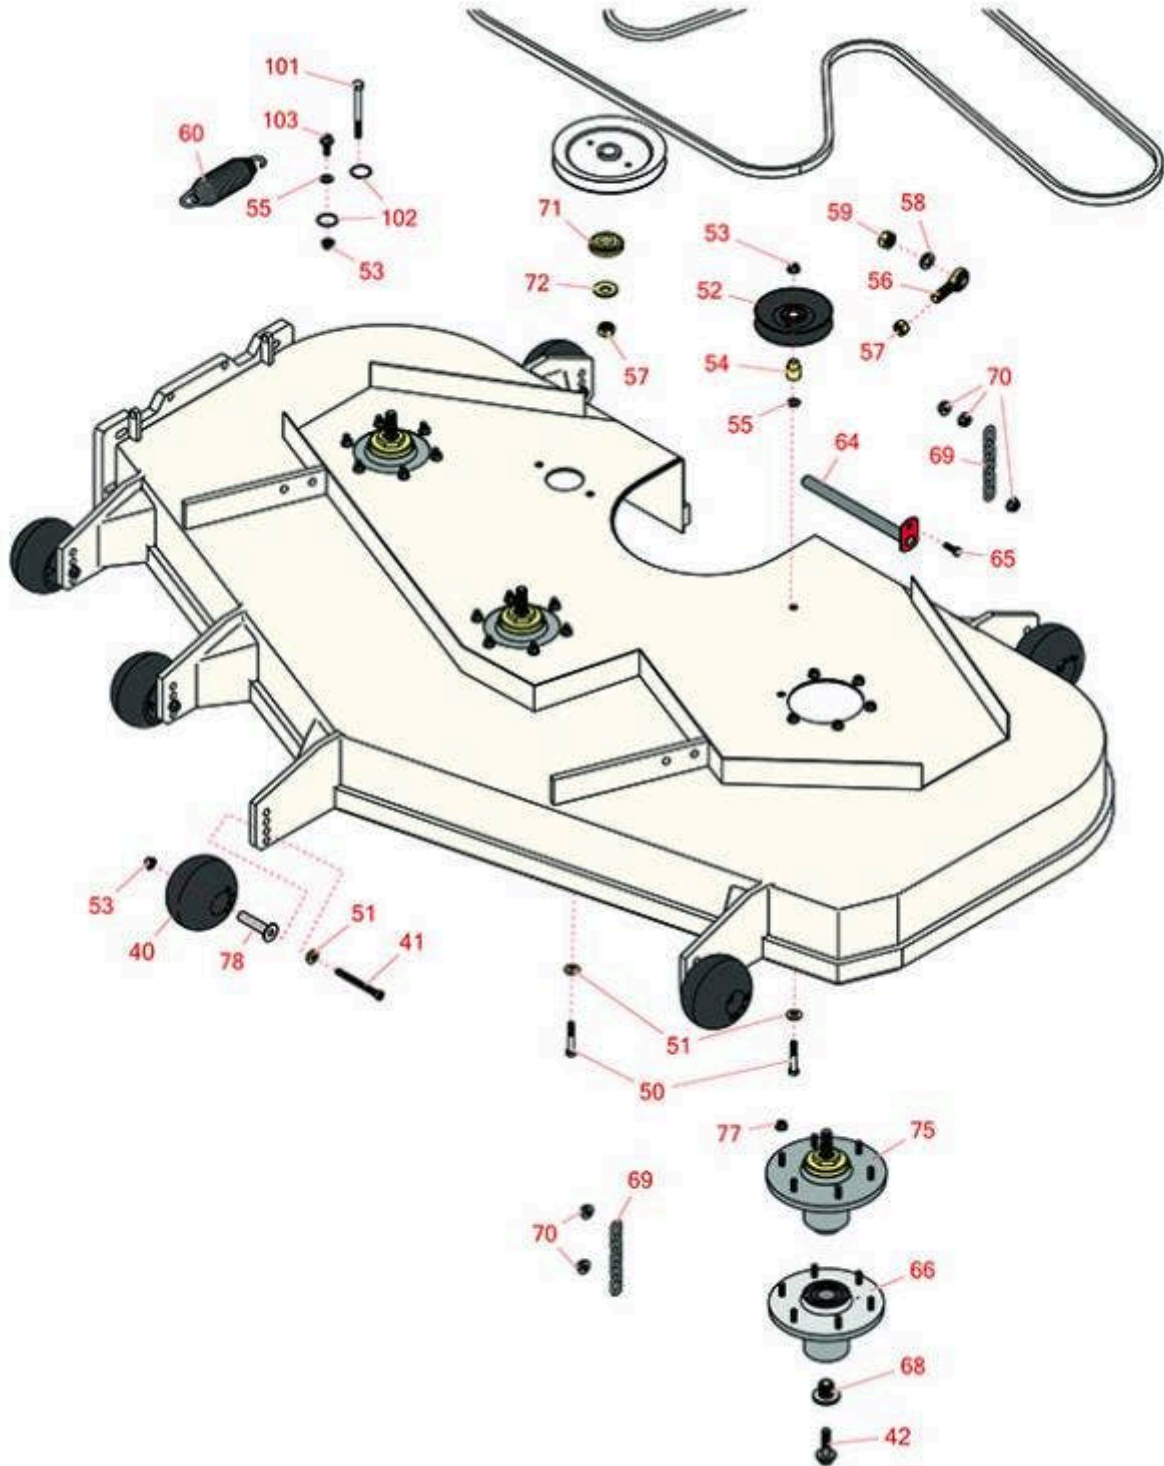

Replaces Exmark Lazer Z DS-Series Parts

Zero-Turn Mower with 72in Deck - Model LZS902DKU725A1
72in Deck

All original equipment manufacturers names and part numbers are used for identification purposes only, and we are in no way implying that our products are original equipment parts. Prices subject to change without notice.

Replaces Exmark Lazer Z DS-Series Parts

Zero-Turn Mower with 72in Deck - Model LZS902DKU725A1
72in Deck

Item No	R&R Part No.	OEM Part No.	Description	Qty Req	Order Quantity
Other Parts Available					
40	R103-8415	103-8415	Roller - Anti Scalp	6	
41	R116-9362	116-9362	Bolt - Hex HD 3/8-16 x 3 3/4 GR8 YZ	6	
42	R109-9220	109-9220	Bolt - Sems 1/2-20	3	
50	R323-11	323-11	Bolt - 3/8-16 x 2 1/4 GR5	2	
51	R98-5975	98-5975	Washer - Belleville	12	
52	R1-603805	1-603805	Pulley- Idler	1	
53	R104-8301	104-8301, 109-6658	Locknut - 3/8-16 Nylon Flanged	21	
54	R1-633456	1-633456	Bushing - Idler	3	
55	R453011	3256-23, 3256-24, 3256-3, 3256-4, 80-7730	Washer - Flat 3/8 SAE Y/Zinc	13	
56	R1-633029	1-633029	Ball Joint - 5/8-18 RH Thread	2	
57	R3219-6	3219-6	Nut - 5/8-18 Gr 8 Hex	3	
58	RF104	3253-8	Washer - Lock 5/8	2	
59	R3217-11	3217-11	Nut - Hex 5/8-11	2	
60	R116-6317	116-0133, 116-6317	Spring - Extension	1	
64	R1-632199-01	1-632199-01	Pin - Strut	2	
65	R322-5	322-5	Bolt - Hex HD 5/16-18 x 1	2	
66	R103-9539	103-9539	Spindle Housing Assy with Bearings	3	