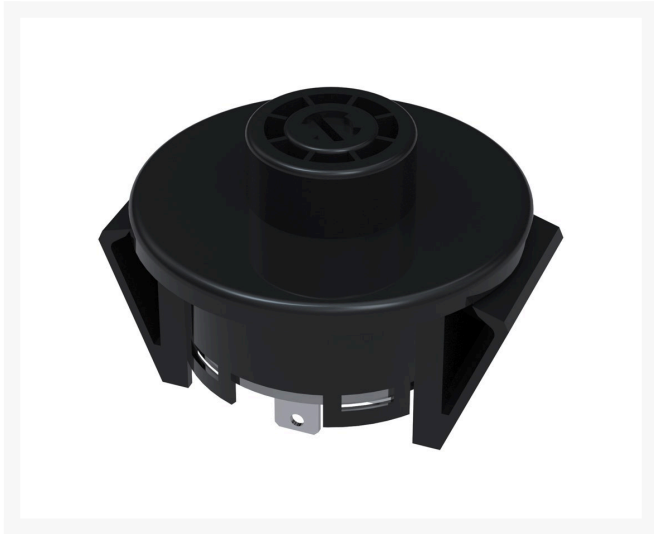

Ignition Switch

R137-4100

Replaces

Exmark	117-2221, 137-4100
R&R Products	R117-2221
Toro	117-2221, 137-4100

Specifications

Manufacturer	R&R Products
--------------	--------------

Fits Models

- Exmark Lazer Z E-Series
- Exmark Lazer Z Propane
- Exmark Lazer Z S-Series
- Exmark Lazer Z X-Series
- Exmark Navigator
- Toro Commercial Walk Behind
- Toro Z Master 2000
- Toro Z Master Commercial 3000
- Toro Z Master Professional 6000
- Toro Z Master Professional 7000
- Exmark Pioneer S-Series
- Exmark Quest SP Series
- Toro TimeCutter 4200
- Toro TimeCutter 4200C
- Toro TimeCutter 4225
- Toro TimeCutter 4275C
- Toro TimeCutter 5000
- Toro TimeCutter 5000C
- Toro TimeCutter 6000
- Toro TimeCutter MX 4275
- Toro TimeCutter MX 5000
- Toro TimeCutter MX 5075
- Toro TimeCutter MX 5475
- Toro Titan 5400C
- Toro Titan MR 4800
- Toro Titan MR 5400
- Toro Titan MX 4800
- Toro Titan MX 4880

Amacron Golf & Turf

19 Tate Drive Kerang, 3579

+61 2 8011 1001 Toll Free: 1300 AMACRON

<https://amacron.rrproducts.com/>

Ignition Switch

R137-4100

Toro Titan MX 5400
Toro Titan MX 5480
Toro Titan MX 6000
Toro Titan MX 6080
Toro Titan MyRide
Toro Titan ZX 4800
Toro Titan ZX 4820
Toro Titan ZX 5400
Toro Titan ZX 5420
Toro Titan ZX 6000
Toro Titan ZX 6020
Toro Z Master Professional 8000
Toro TimeCutter MX 4260
Toro TimeCutter MX 5060
Toro TimeCutter SS 4200
Toro TimeCutter SS 4235
Toro TimeCutter SS 4260
Toro TimeCutter SS 5000
Toro TimeCutter SS 5035
Toro TimeCutter SS 5060
Toro TimeCutter ZS 4200
Toro TimeCutter ZS 4200TF
Toro TimeCutter ZS 5000
Toro TimeCutter ZS 5000TF
Exmark Quest Drive Series
Exmark Radius E-Series
Exmark Radius S-Series
Exmark Radius X-Series
Toro TimeCutter SS 3200
Toro TimeCutter SS 3216
Toro TimeCutter SS 3225
Toro TimeCutter ZS 3200
Toro TimeCutter ZS 3200S
Toro Z400 Z Master
Toro Z500 Z Master