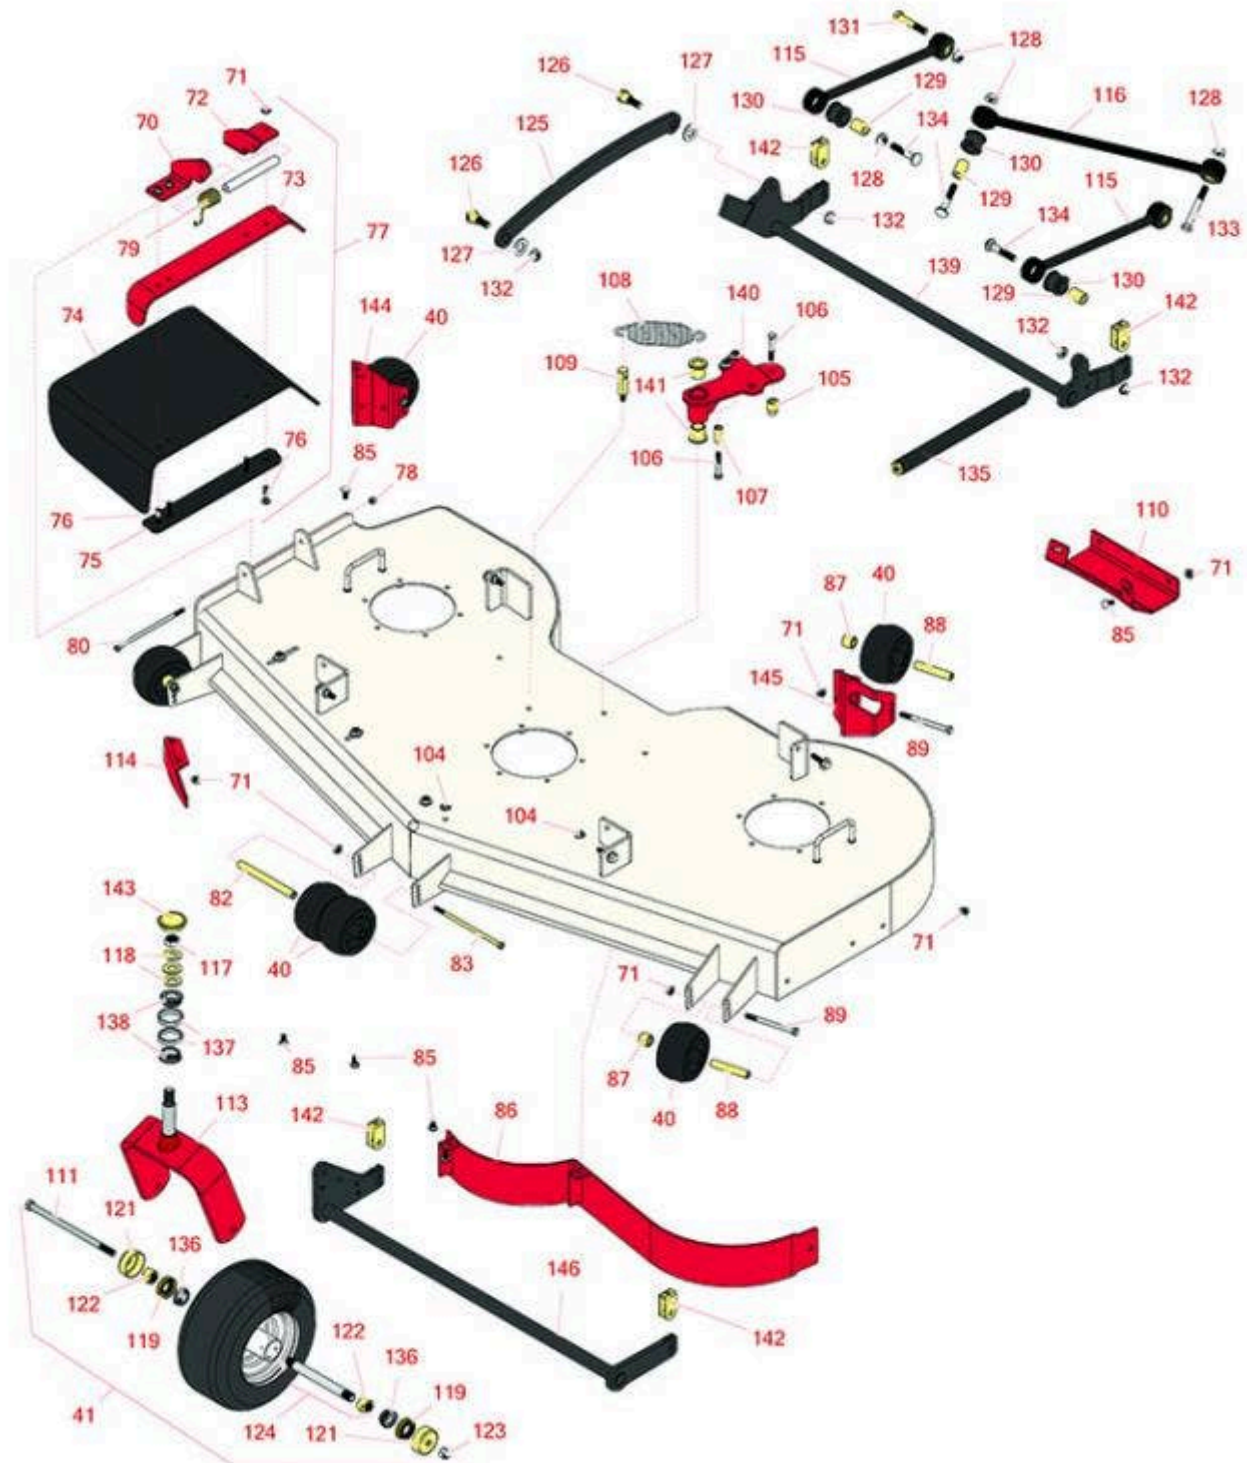

# Replaces Toro Z Master Professional 5000 Parts

Zero Turn Mower with 72in deck - Model 72912  
72in Rotary Deck

All original equipment manufacturers names and part numbers are used for identification purposes only, and we are in no way implying that our products are original equipment parts. Prices subject to change without notice.

# Replaces Toro Z Master Professional 5000 Parts

Zero Turn Mower with 72in deck - Model 72912  
72in Rotary Deck

Item No	R&R Part No.	OEM Part No.	Description	Qty Req	Order Quantity
<b>Wheels</b>					
40	<b>R68-2730</b>	1-603299, 68-2730	Wheel - Anti Scalp	6	
41	<b>R127-9528</b>	127-9528	Tire & Wheel - 13x6:50-6 Smooth Semi Pneumatic	2	
<b>Other Parts Available</b>					
70	<b>R106-3253-01</b>	106-3253-01	Plate-Hinge, Front	1	
71	<b>R104-8301</b>	104-8301, 104-9301, 109-6658, 133-7570	Locknut - 3/8-16 Nylon Flanged	42	
72	<b>R108-4059-01</b>	108-4059-01	Plate-Hinge, Rear	1	
73	<b>R106-3246-01</b>	106-3246-01	Deflector	1	
74	<b>R151416</b>	108-5029, 110-0759, 151416	Deflector - Long	1	
75	<b>R106-3248-03</b>	106-3248-03	Strap - Discharge	1	
76	<b>R3231-4</b>	01-157-0440, 01-173-0612, 3231-4	Bolt - Carriage 3/8-16 x 1-1/2	4	
77	<b>R108-2792</b>	108-2792	Rubber Deflector Assy	1	
78	<b>R3296-47</b>	3296-47	Locknut - 5/16-18 Jam Nyloc	1	
79	<b>R108-4052</b>	108-4052	Spring - Torsion	1	
80	<b>R322-50</b>	322-50	Bolt - Hx HD 5/16-18 x 7 1/2	1	
82	<b>R98-5967</b>	98-5967	Spacer-Wheel	1	
83	<b>R108-5388</b>	108-5388	Bolt - Hx HD 3/8-16 x 7 1/2	1	
85	<b>R3231-27</b>	3231-27	Bolt - Carriage 3/8-16 x 7/8	9	