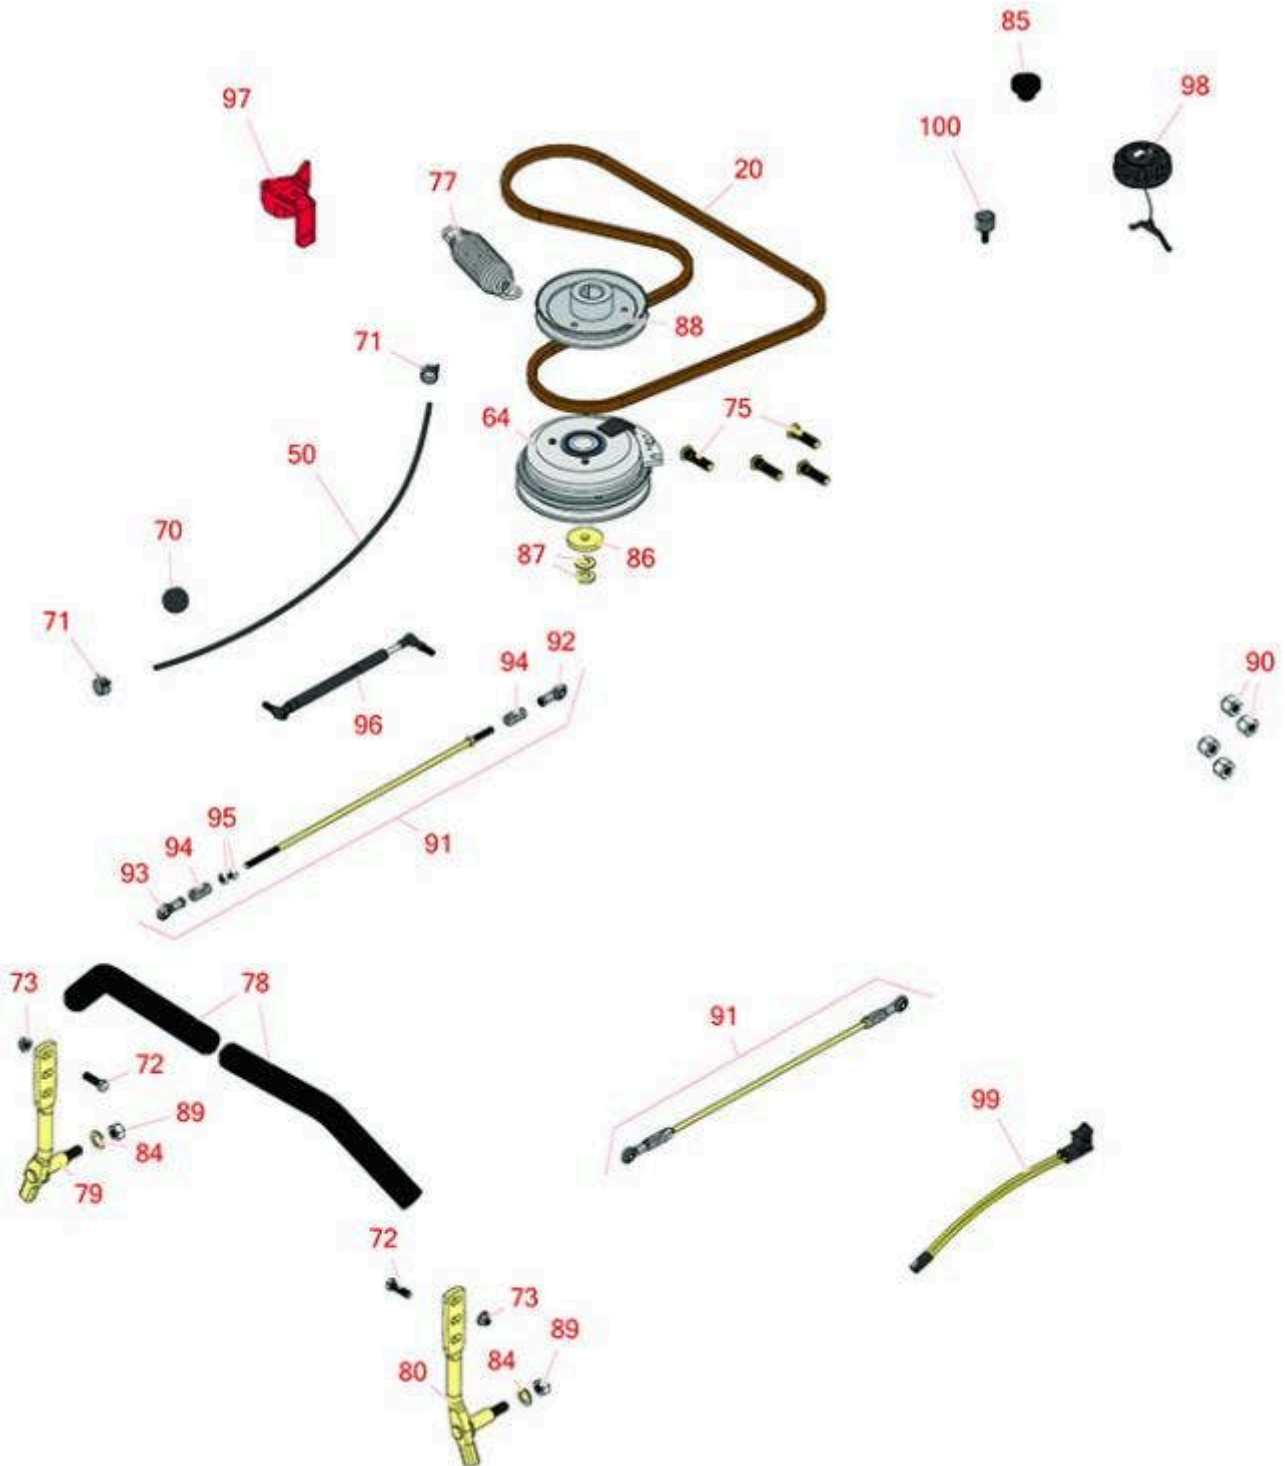

Replaces Toro Z Master Professional 5000 Parts

Zero Turn Mower with 72in deck - Model 72912
Traction Unit

All original equipment manufacturers names and part numbers are used for identification purposes only, and we are in no way implying that our products are original equipment parts. Prices subject to change without notice.

Replaces Toro Z Master Professional 5000 Parts

Zero Turn Mower with 72in deck - Model 72912
Traction Unit

Item No	R&R Part No.	OEM Part No.	Description	Qty Req	Order Quantity
Belts					
20	R109-3388	109-3388, 126-9835	Belt - V Hydro	1	
Hoses					
50	R109-0302	109-0302	Hose - Fuel	3	
Gauges and Controls					
64	R116-1620	116-1604, 116-1620	Clutch - Warner Pto Clutch	1	
Other Parts Available					
70	R233-42	1-603175, 120-9752, 233-42, 233-47	Knob	1	
71	R2412-98	2412-98	Clamp - Spring - Hose 1/4	2	
72	R400264	01-150-0180, 01-178-0610, 20-48-AD, 20-48-AGD, 32-9160, 3224-3, 323-29, 323-7, 400264, 908035P	Bolt - Hex HD 3/8-16 x 1-1/4	4	
73	R104-8301	104-8301, 104-9301, 109-6658, 133-7570	Locknut - 3/8-16 Nylon Flanged	8	
75	R116-1696	116-1696	Stud - Wheel	8	
77	R116-6317	116-0133, 116-6317	Spring - Extension	1	
78	R109-5668	109-5668	Grip - Control Lever - Foam	2	