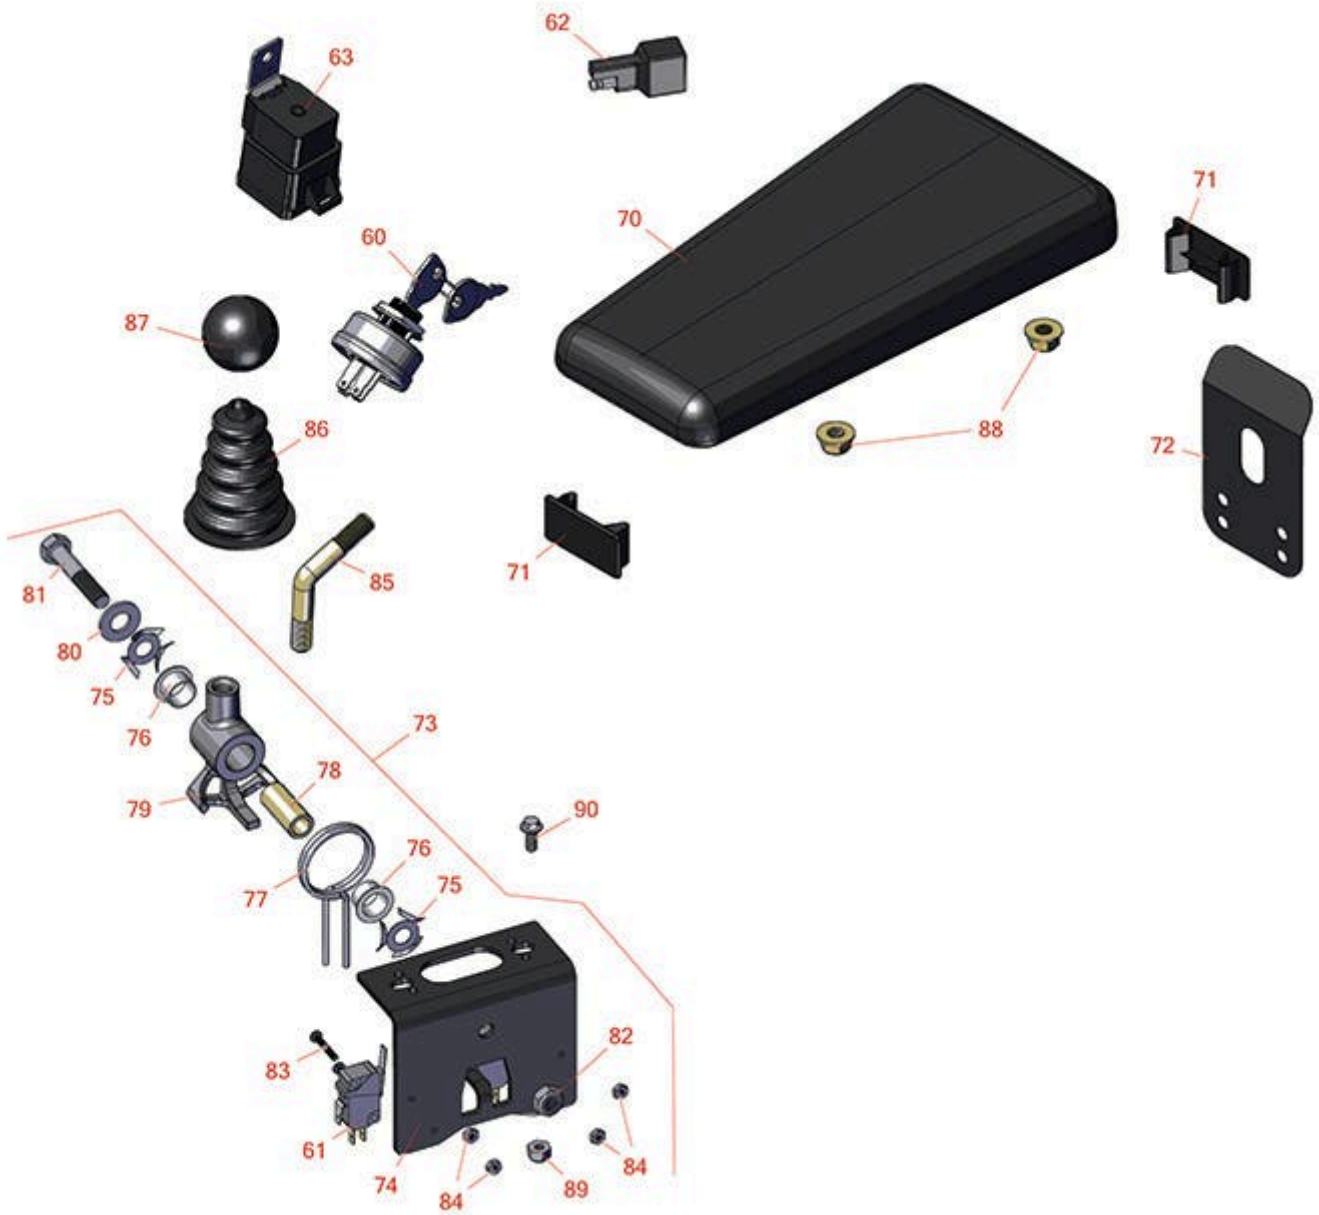

Replaces Toro Greensmaster eTriFlex

3370 Parts

Traction Unit - Model 04590

Seat & Controls

All original equipment manufacturers names and part numbers are used for identification purposes only, and we are in no way implying that our products are original equipment parts. Prices subject to change without notice.

Replaces Toro Greensmaster eTriFlex

3370 Parts

Traction Unit - Model 04590

Seat & Controls

Item No	R&R Part No.	OEM Part No.	Description	Qty Req	Order Quantity
---------	--------------	--------------	-------------	---------	----------------

Replaces Toro Greensmaster eTriFlex

3370 Parts

Traction Unit - Model 04590

Seat & Controls

Item No	R&R Part No.	OEM Part No.	Description	Qty Req	Order Quantity
80	R453011	01-166-0100, 01-166-0120, 01-166-0270, 01-166-0500, 01-166-0600, 01-166-0620, 132-4593, 2356-3, 237-12, 24-10-AD, 24-11-AD, 24-11-BD, 24-12-AD, 24-12-BD, 30-9310, 32-8190, 3256-24, 3256-3, 3256-36, 3256-4, 453011, 47-9950, 48-9220, 513458, 7-0052	Washer - Flat 3/8 SAE Y/Zinc	1	
81	R19H3130	322-9, 3223-5	Bolt - Hex HD 5/16-18 x 1-3/4	1	
82	R3296-29	1-804256, 3290-357, 3296-29, 915662P	Locknut - 5/16-18 ESNA	1	
83	R151241		Screw - 4-40 x 3/4" Phpms	1	
84	R151243		Nut - Hex - 4-40	4	
85	R121-6681	121-6681	Stem - Joystick	1	
86	R93-5961	93-5961	Dust Guard - Shifter	1	
87	R233-42	1-603175, 120-9752, 233-42, 233-47	Knob	1	

Replaces Toro Greensmaster eTriFlex

3370 Parts

Traction Unit - Model 04590

Seat & Controls

Item No	R&R Part No.	OEM Part No.	Description	Qty Req	Order Quantity
88	R104-8300	104-8300, 104-8300 , 119-4041	Locknut - 5/16-18 Flanged Y/Zinc	4	
89	R3296-12	32127-20, 3296-12	Nut - 10-32 Nylon Lock	2	
90	R3290-321	01-158-0200, 31-0130, 3250-12, 3290-321	Screw-Hex Washer HD 10-24 x 1/2	2	