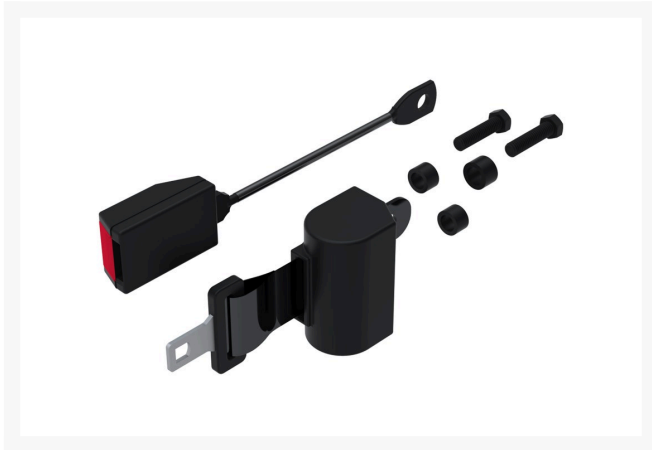

## Seat Belt RTCA24148

### Replaces

John Deere TCA24148