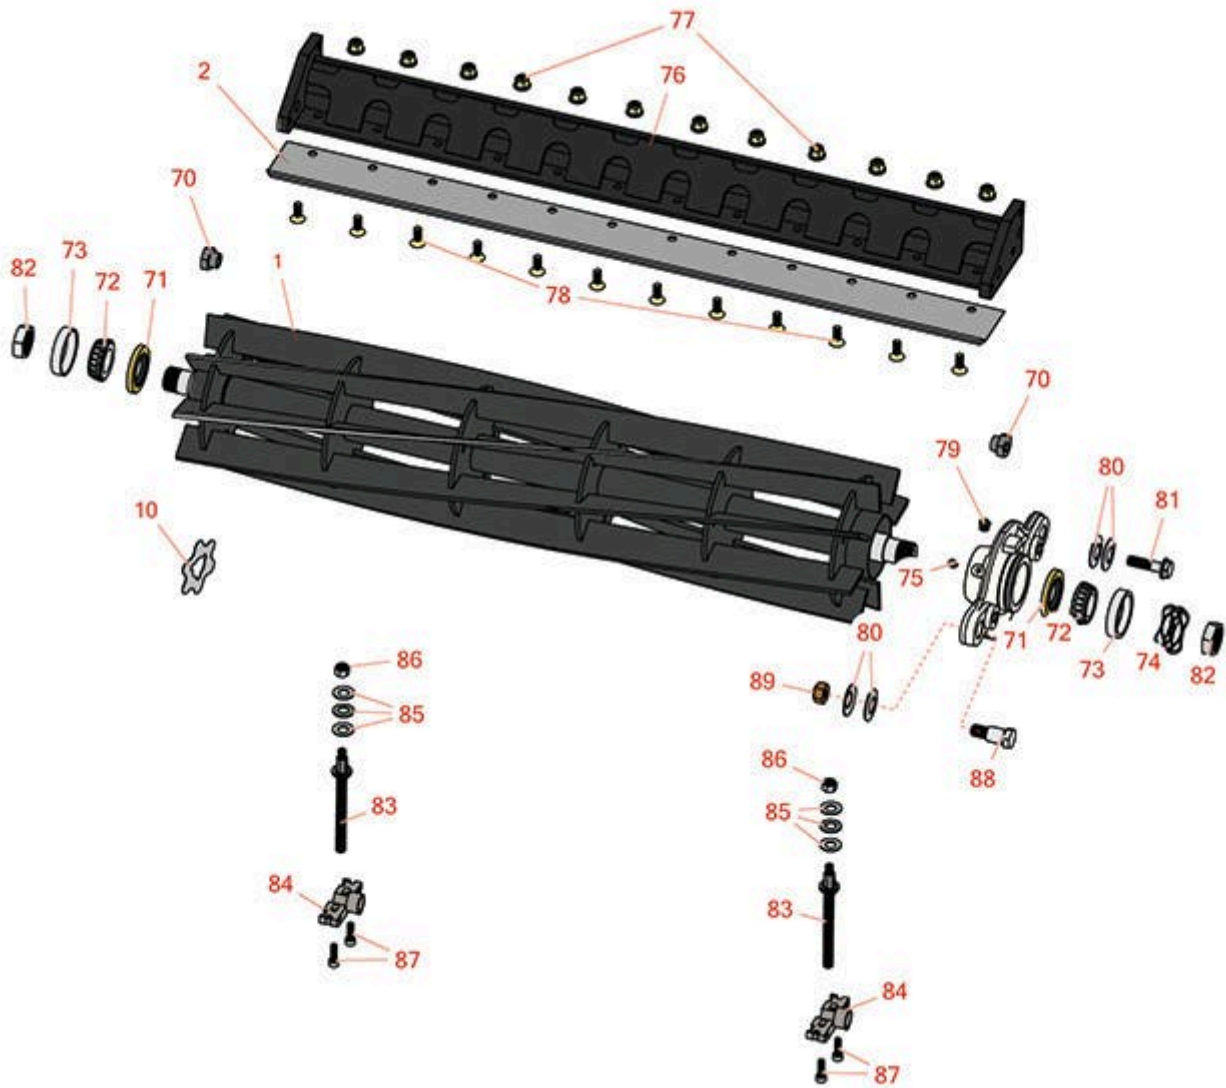

Replaces John Deere 2653B Reel Mower Parts

Cutting Unit - Serial 030001 & up
Reel & Bedknife

All original equipment manufacturers names and part numbers are used for identification purposes only, and we are in no way implying that our products are original equipment parts. Prices subject to change without notice.

Replaces John Deere 2653B Reel Mower Parts

Cutting Unit - Serial 030001 & up
Reel & Bedknife

Item No	R&R Part No.	OEM Part No.	Description	Qty Req	Order Quantity
R&R Reels, Lifetime Guaranteed					
1	RTCA19357	TCA19357	Reel - 5 Blade 30 in	1	
1	RTCA19355	TCA19355	Reel - 5 Blade 26 in	1	
1	RTCA19358	TCA19358	Reel - 8 Blade 30 in	1	
1	RTCA19356	TCA19356	Reel - 8 Blade 26 in	1	
R&R Bedknives, Lifetime Guaranteed					
2	RMT1973	MT1973	Bedknife - 30 in 12 Hole	1	
2	RMT2396	MT2396, MT6949	Bedknife - 26 in Low Cut 10 Hole	1	
2	RET17752	ET17752	Bedknife - 26 in 10 Hole	1	
Blades					
10	RMT2624	MT2624	Knife - Greens Conditioner	46	
70	RTC28635	TCU24555, TCU28635	Eccentric	2	
71	RTC25266	TCU25266	Seal	2	
72	R254-94	JD8933, TCU37582	Tapered Bearing Cone	2	
73	R254-72	JD8253	Cup - Bearing	2	
74	R170610	TCU26530	Spring - Compression	2	
75	R302-5	JD7797, JD7842, JD7844	Fitting - Grease	1	
76	RAMT1051	AMT1051	Backing Bar - 30 Bedknife	1	
77	R14M7396	14M7396	Locknut - Flanged Nyloc	12	

Replaces John Deere 2653B Reel Mower Parts

*Cutting Unit - Serial 030001 & up
Reel & Bedknife*

Item No	R&R Part No.	OEM Part No.	Description	Qty Req	Order Quantity
78	R19M7573	19M7573	Screw - Bedknife M8-1.25 x 20	12	
79	R170714	E14814	Fitting - Pressure Relief	2	
80	RET16678	ET16678	Washer - Spring	8	
81	R19M7804	19M7804	Bolt - Flanged Hex M10-1.5 x 40	2	
82	RTC26215	TCU26215	Nut - Reel	2	
83	RTC26123	TCU26123	Adjuster	2	
84	RTC28987	TCU28987	Half Clamp - Roller Bkt	2	
85	RET16679	ET16679	Washer - Spring	6	
86	RM148268	M148268	Lock Nut	2	
87	R19M8627	19M8627	Screw - M6 x 20	4	
88	RMT6338	MT6338	Bolt - Shoulder	2	
89	RA31867	A31867	Locknut	2	