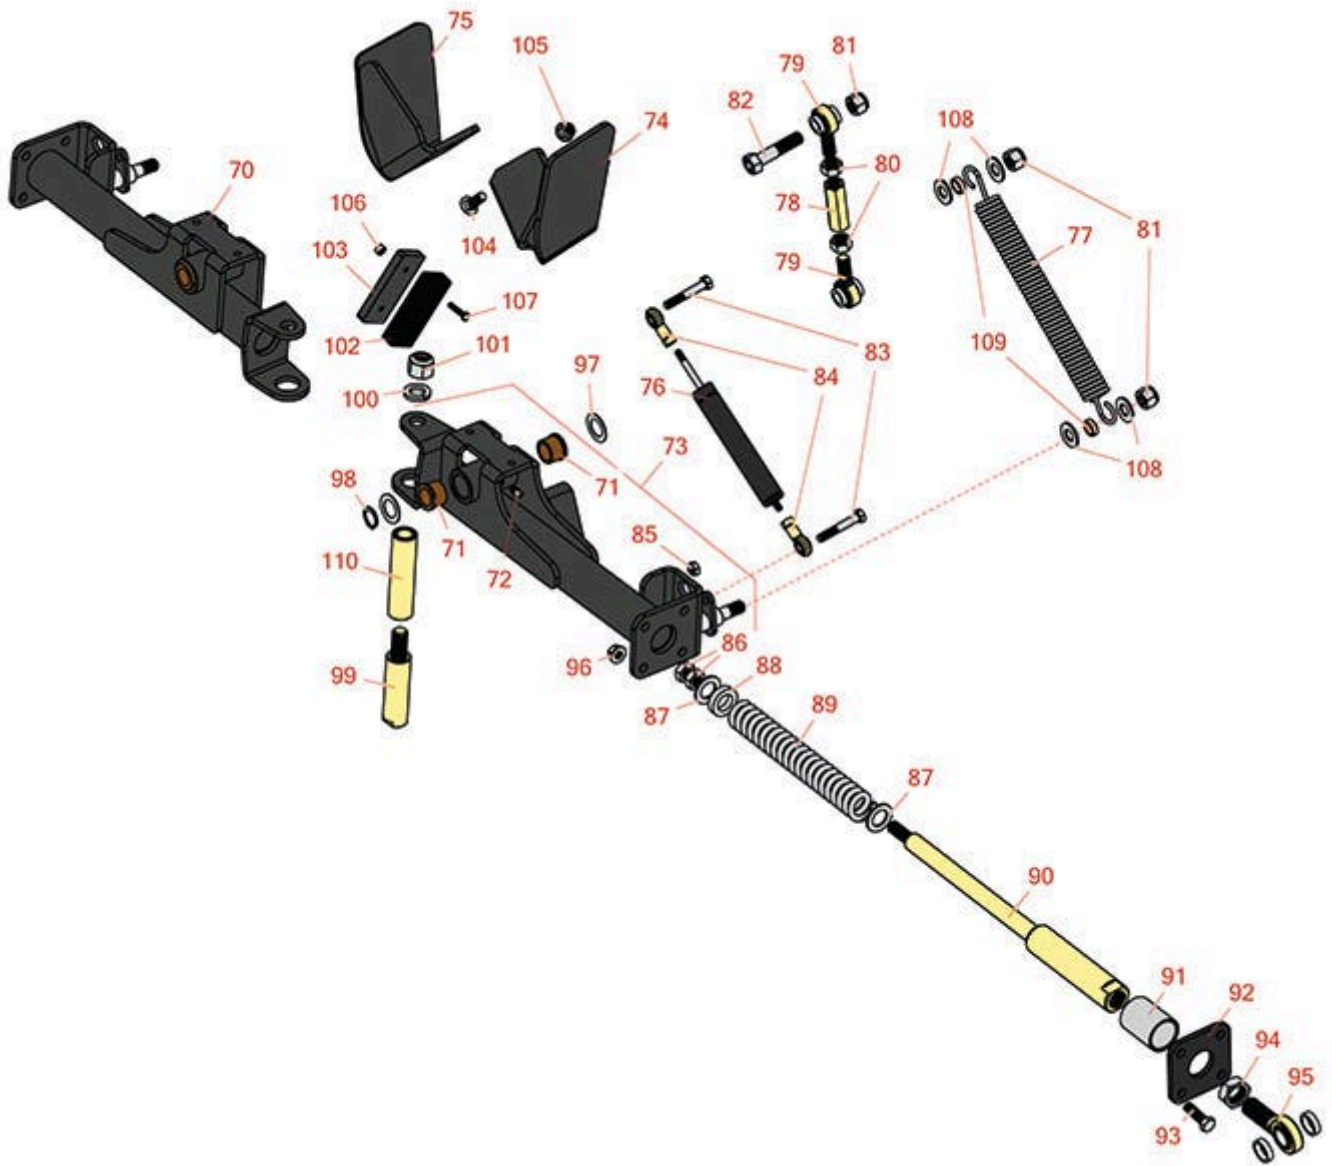

Replaces Toro Groundsmaster 4000-D

Parts

Rotary Mower - Model 30605

Impact Arm

All original equipment manufacturers names and part numbers are used for identification purposes only, and we are in no way implying that our products are original equipment parts. Prices subject to change without notice.

Replaces Toro Groundsmaster 4000-D

Parts

Rotary Mower - Model 30605
Impact Arm

Item No	R&R Part No.	OEM Part No.	Description	Qty Req	Order Quantity
Other Parts Available					
70	R120-8883	120-8883	Arm Assy - RH Rear	1	
71	R256-113	256-113	Bushing - 3/4 ID x 1 1/8 Flange	4	
72	R302-5	21-6010, 302-11, 302-37, 302-47, 302-5, 302-57, 302-58, 302-6, 31-0300, 32-9660, 60-0800, 62-3880, 92-4181	Fitting - Grease	2	
73	R120-8884	120-8884	Arm Assy - LH Rear	1	
74	R120-8856-03	120-8856-03	Bracket- Roller - LH	1	
75	R120-8874-03	120-8874-03	Bracket- Roller - RH	1	
76	R105-3249	104-7512, 105-3249	Damper	2	
77	R104-7520	104-7520	Spring - Damper	2	
78	R105-2809	105-2809	Tube - Link	2	
79	R105-2808	105-2808	Rod End	4	
80	RMM607	01-158-0610, 01-191-0820, 21-3900, 3220-5, 45-0170, 5/1/3220	Nut - Jam 1/2-20 Zinc	4	

Replaces Toro Groundsmaster 4000-D

Parts

Rotary Mower - Model 30605
Impact Arm

Item No	R&R Part No.	OEM Part No.	Description	Qty Req	Order Quantity
81	RF5003	32127-29, 32131-5, 32132-5, 3296-23	Locknut - ESNA 1/2-13	6	
82	R325-9	01-150-0920, 01-178-0818, 18-9540, 3226-5	Bolt - 1/2-13 x 2 1/4 Hex Head	2	
83	R322-10	20-30-AD, 24-7180, 322-10, 322-10 , 3223-6, 513347	Bolt - Hex HD 5/16-18 x 2	4	
84	R104-8331	104-8331	Rod End - Spherical	4	
85	R3296-29	1-804256, 3290-357, 3296-29, 915662P	Locknut - 5/16-18 ESNA	4	
86	R443118	01-188-0813, 22-15-AJD, 3217-9	Nut - 1/2-13 Zinc	4	
87	R105-4551	105-4551	Washer- Flat	4	
88	R105-4552	105-4552	Bearing - Plastic	2	
89	R100-8138	100-8138	Spring-Compression	2	
90	R105-4548	105-4548	Shaft - Spring	2	
91	R105-4550	105-4550	Bushing - Straight	2	
92	R105-2807-03	105-2807-03	Plate	2	