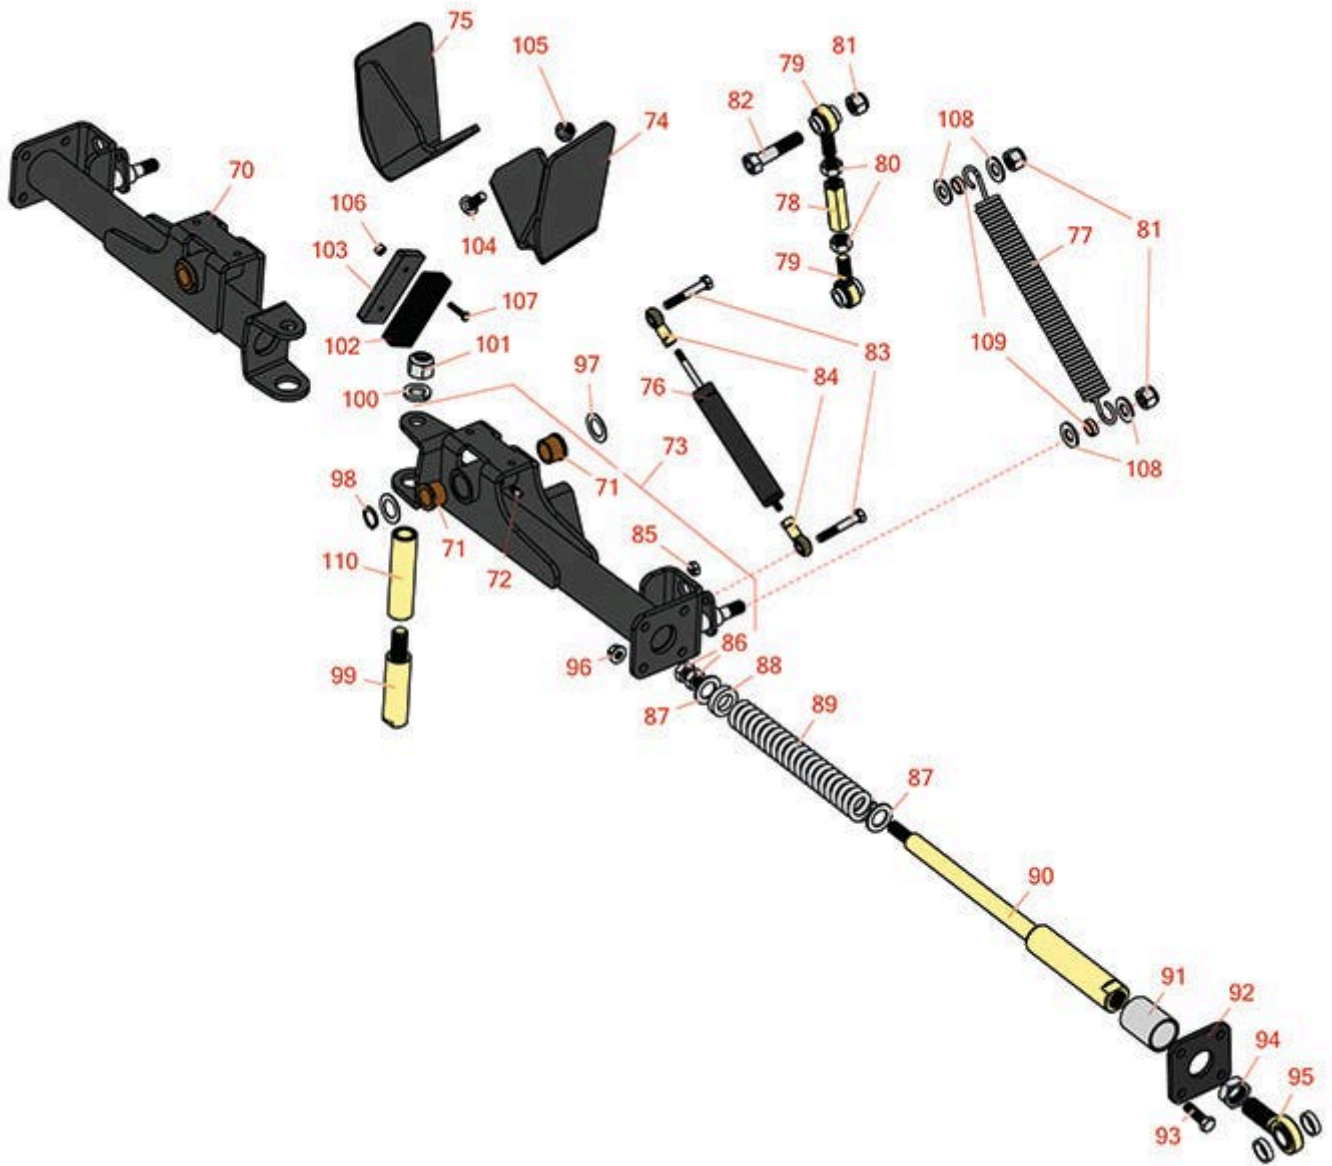

Replaces Toro Groundsmaster 4000-D

Parts

Rotary Mower - Model 30609

Impact Arm

All original equipment manufacturers names and part numbers are used for identification purposes only, and we are in no way implying that our products are original equipment parts. Prices subject to change without notice.

Replaces Toro Groundsmaster 4000-D

Parts

Rotary Mower - Model 30609
Impact Arm

Item No	R&R Part No.	OEM Part No.	Description	Qty Req	Order Quantity
Other Parts Available					
70	R120-8883	120-8883	Arm Assy - RH Rear	1	
71	R256-113	256-113	Bushing - 3/4 ID x 1 1/8 Flange	4	
72	R302-5	21-6010, 302-11, 302-37, 302-47, 302-5, 302-57, 302-58, 302-6, 31-0300, 32-9660, 60-0800, 62-3880, 92-4181	Fitting - Grease	2	
73	R120-8884	120-8884	Arm Assy - LH Rear	1	
74	R120-8856-03	120-8856-03	Bracket- Roller - LH	1	
75	R120-8874-03	120-8874-03	Bracket- Roller - RH	1	
76	R105-3249	104-7512, 105-3249	Damper	2	
77	R104-7520	104-7520	Spring - Damper	2	
78	R105-2809	105-2809	Tube - Link	2	
79	R105-2808	105-2808	Rod End	4	
80	RMM607	01-158-0610, 01-191-0820, 21-3900, 3220-5, 45-0170, 5/1/3220	Nut - Jam 1/2-20 Zinc	4	

Replaces Toro Groundsmaster 4000-D Parts

Rotary Mower - Model 30609
Impact Arm

Item No	R&R Part No.	OEM Part No.	Description	Qty Req	Order Quantity
81	RF5003	32127-29, 32131-5, 32132-5, 3296-23	Locknut - ESNA 1/2-13	6	
82	R325-9	01-150-0920, 01-178-0818, 18-9540, 3226-5	Bolt - 1/2-13 x 2 1/4 Hex Head	2	
83	R322-10	20-30-AD, 24-7180, 322-10, 322-10 , 3223-6, 513347	Bolt - Hex HD 5/16-18 x 2	4	
84	R104-8331	104-8331	Rod End - Spherical	4	
85	R3296-29	1-804256, 3290-357, 3296-29, 915662P	Locknut - 5/16-18 ESNA	4	
86	R443118	01-188-0813, 22-15-AJD, 3217-9	Nut - 1/2-13 Zinc	4	
87	R105-4551	105-4551	Washer- Flat	4	
88	R105-4552	105-4552	Bearing - Plastic	2	
89	R100-8138	100-8138	Spring-Compression	2	
90	R105-4548	105-4548	Shaft - Spring	2	
91	R105-4550	105-4550	Bushing - Straight	2	
92	R105-2807-03	105-2807-03	Plate	2	